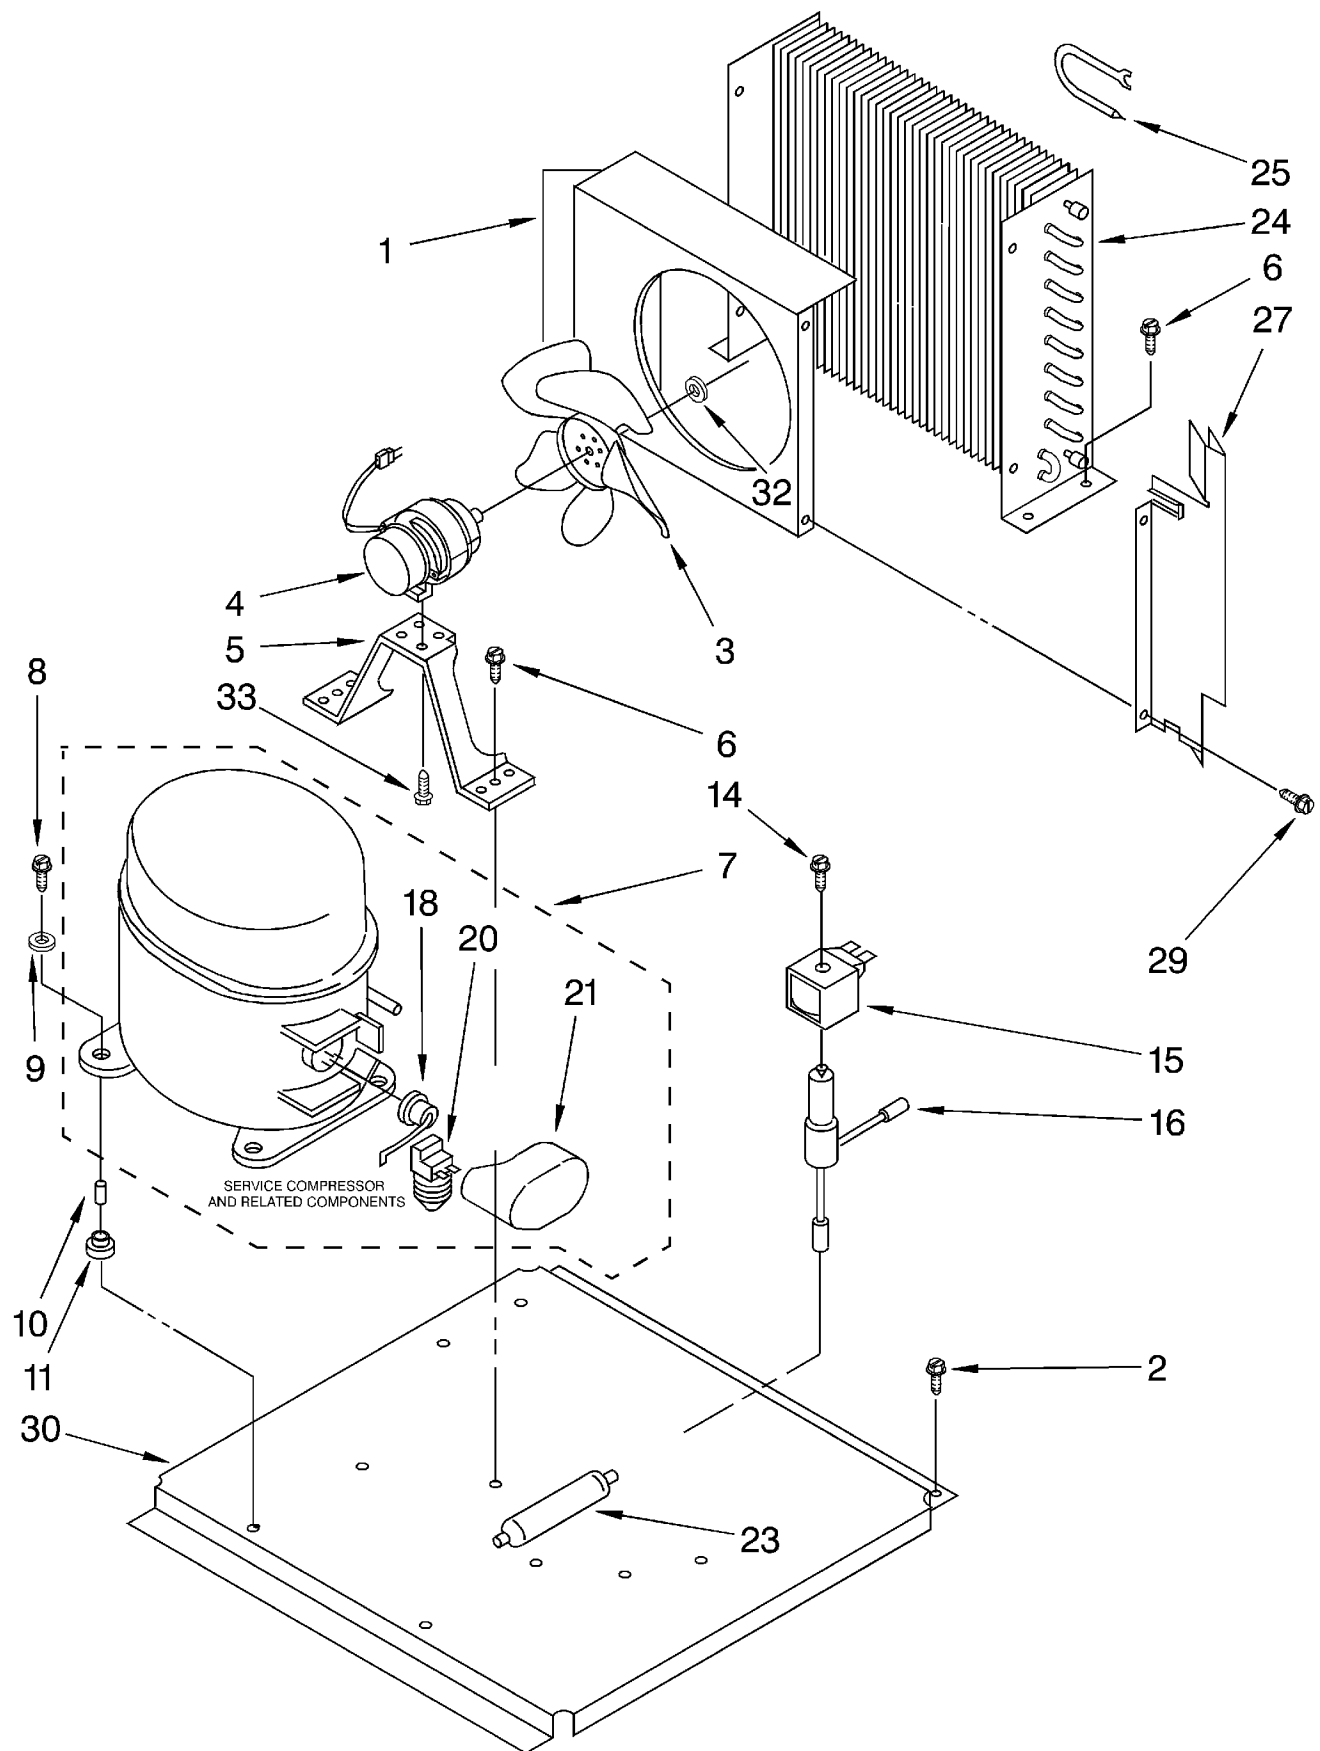

UNIT PARTS
For Model: KUIS185EBL1